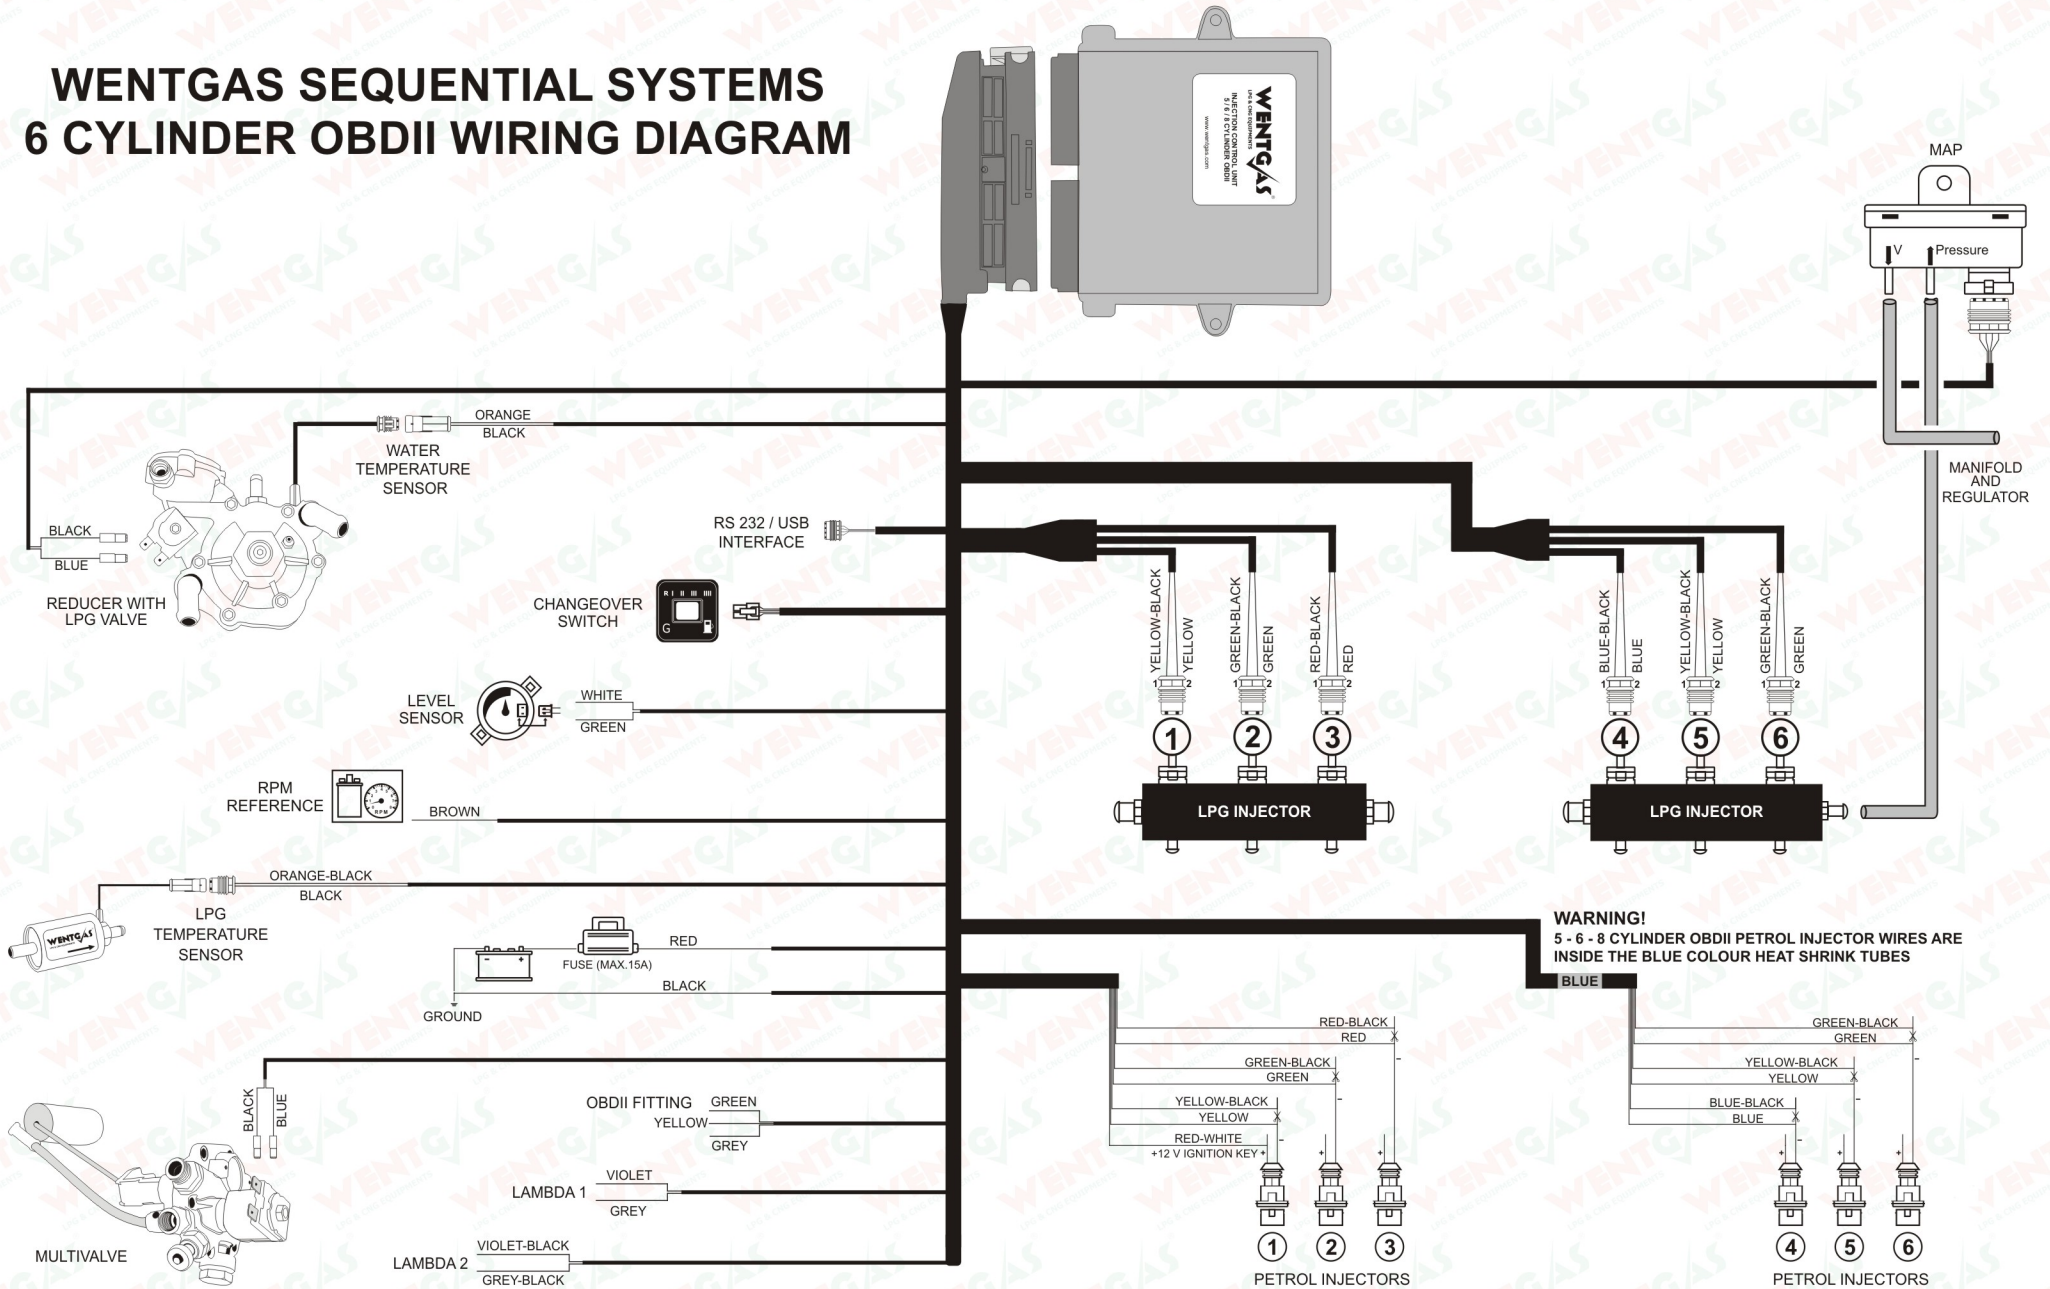

# WENTGAS SEQUENTIAL SYSTEMS 6 CYLINDER OBDII WIRING DIAGRAM

**WARNING!**  
5 - 6 - 8 CYLINDER OBDII PETROL INJECTOR WIRES ARE INSIDE THE BLUE COLOUR HEAT SHRINK TUBES