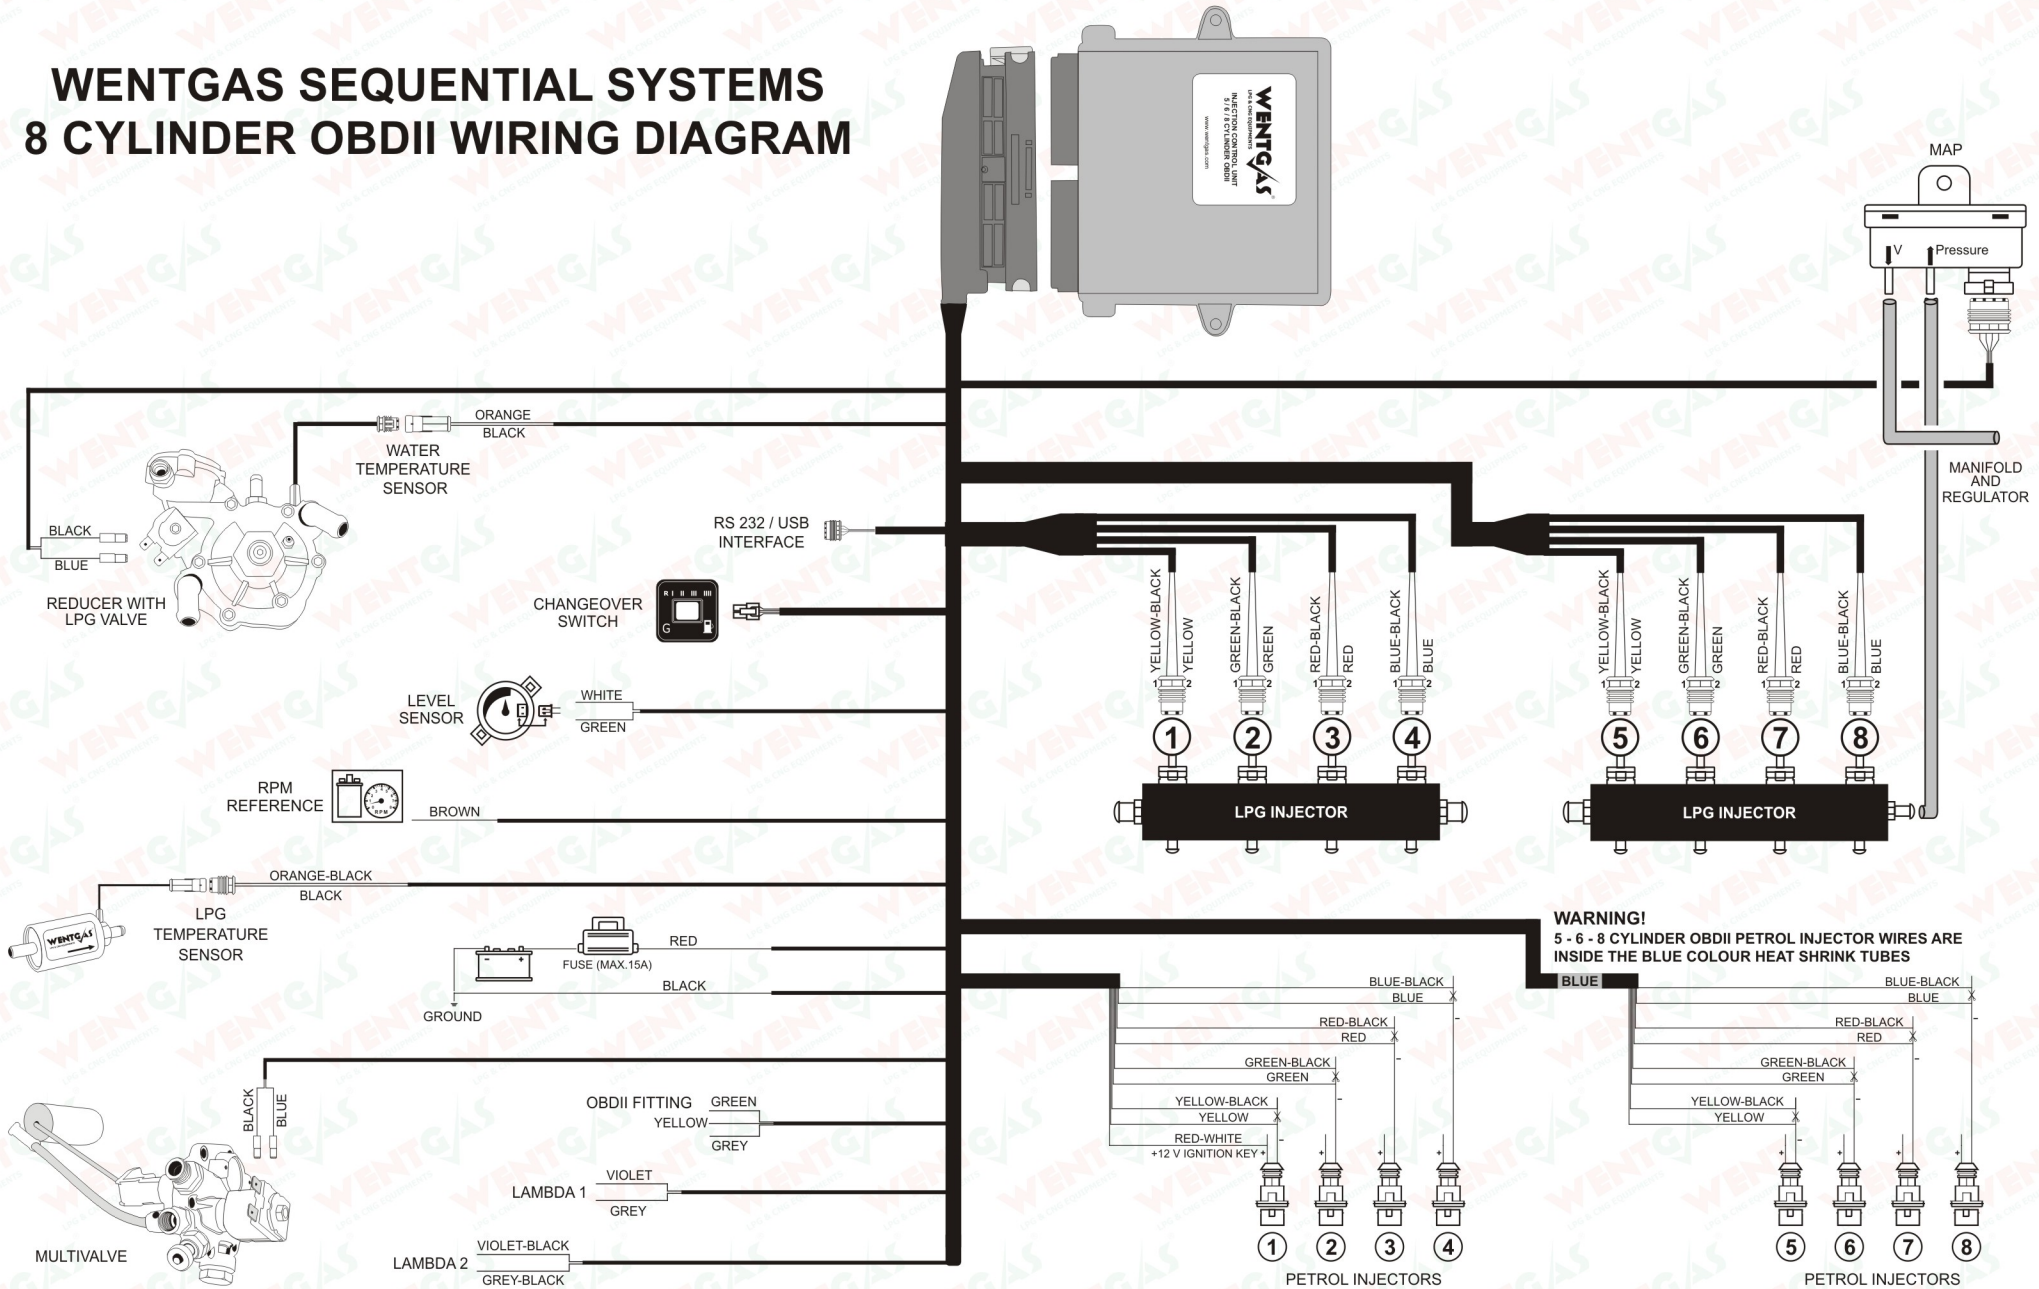

WENTGAS SEQUENTIAL SYSTEMS 8 CYLINDER OBDII WIRING DIAGRAM

WARNING!
5 - 6 - 8 CYLINDER OBDII PETROL INJECTOR WIRES ARE INSIDE THE BLUE COLOUR HEAT SHRINK TUBES