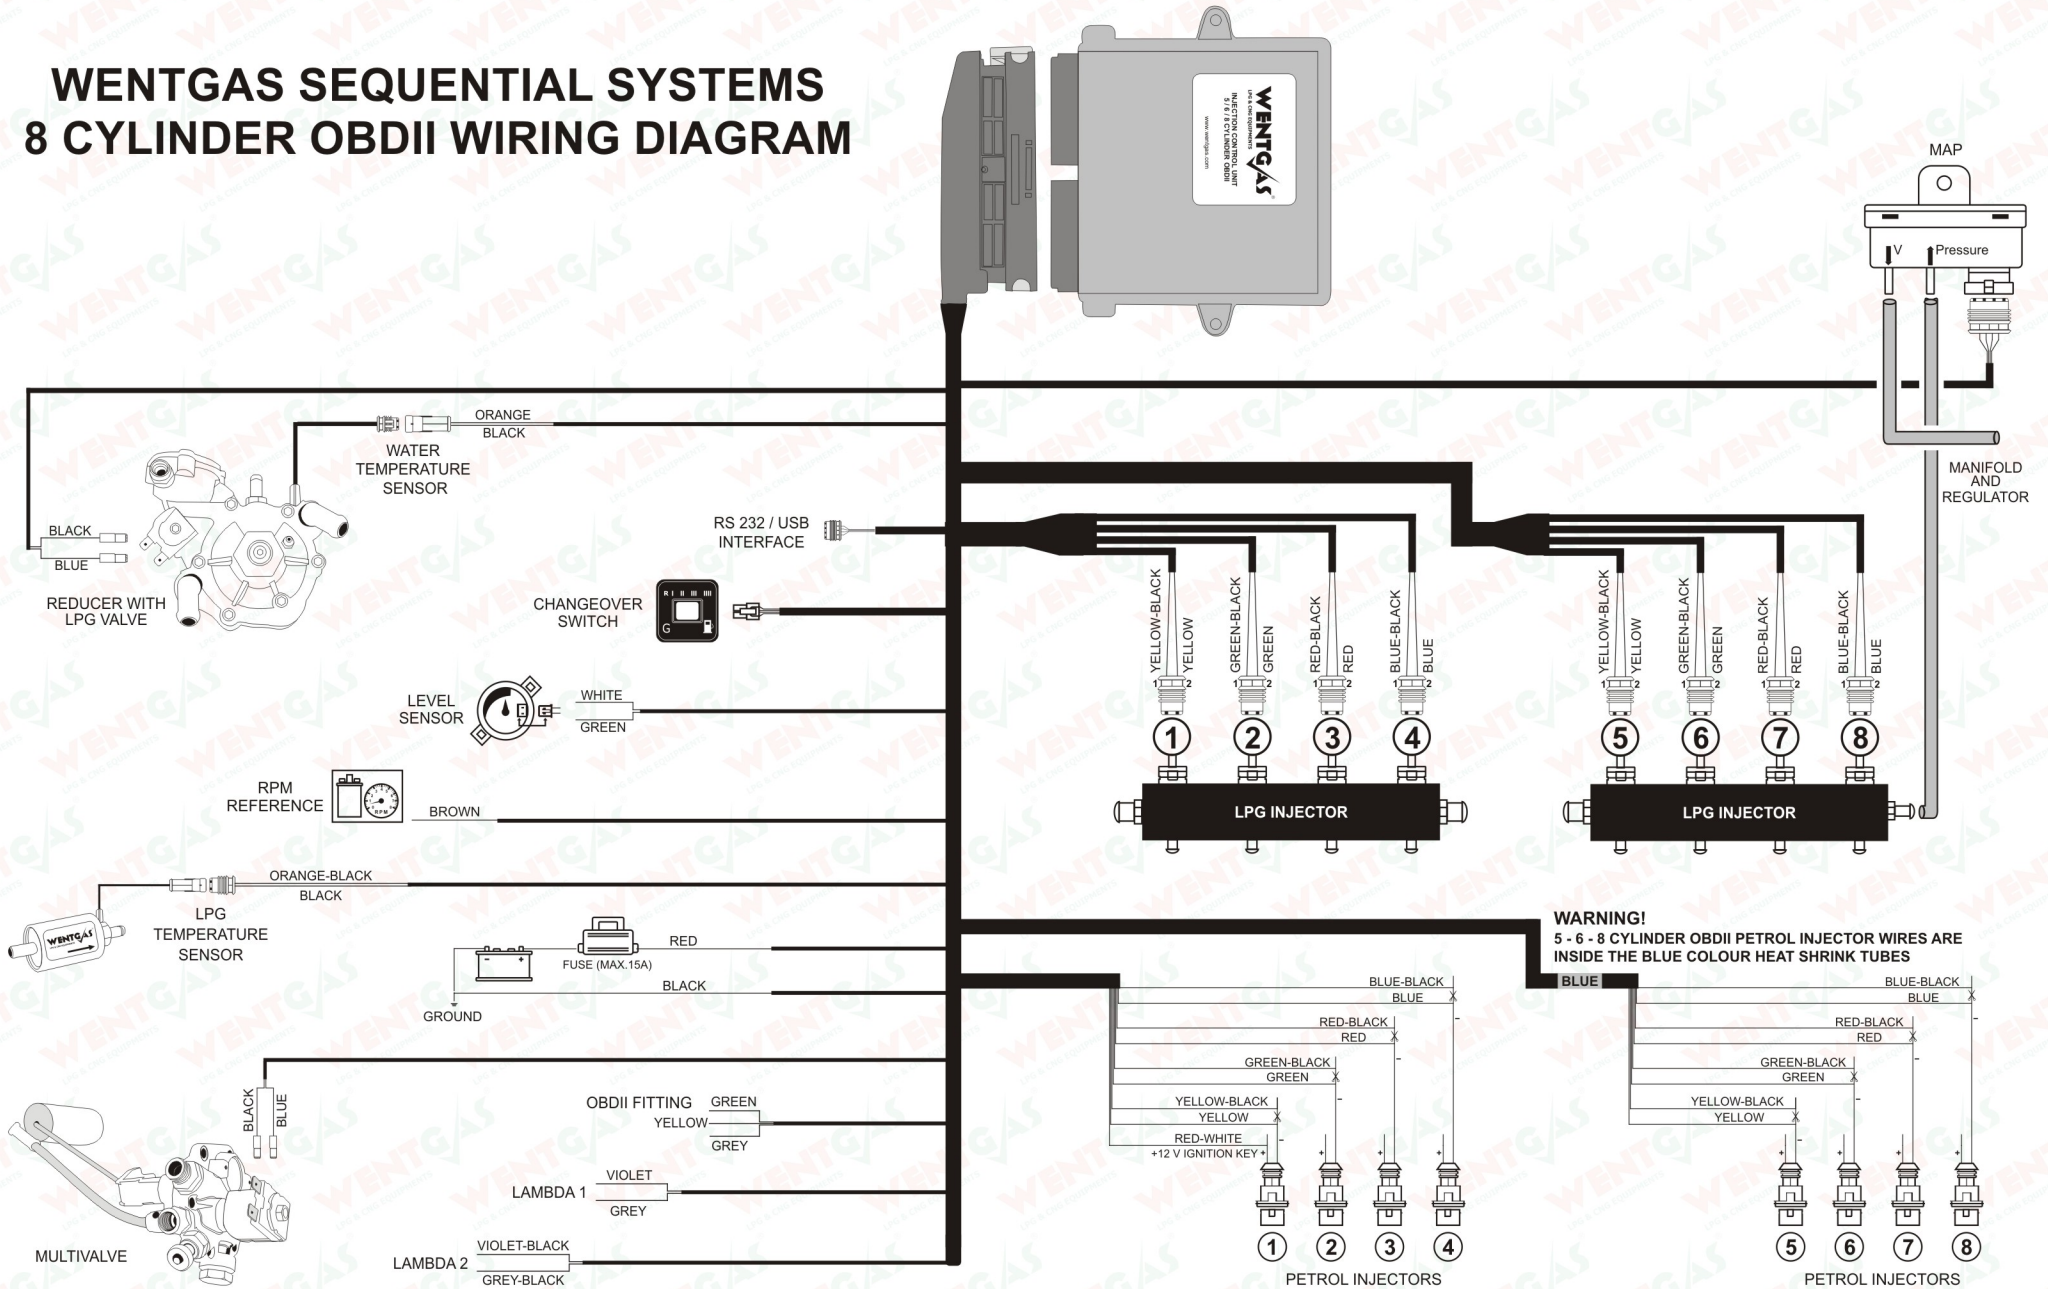

## WENTGAS SEQUENTIAL SYSTEMS 8 CYLINDER OBDII WIRING DIAGRAM

**WARNING!**  
5 - 6 - 8 CYLINDER OBDII PETROL INJECTOR WIRES ARE INSIDE THE BLUE COLOUR HEAT SHRINK TUBES